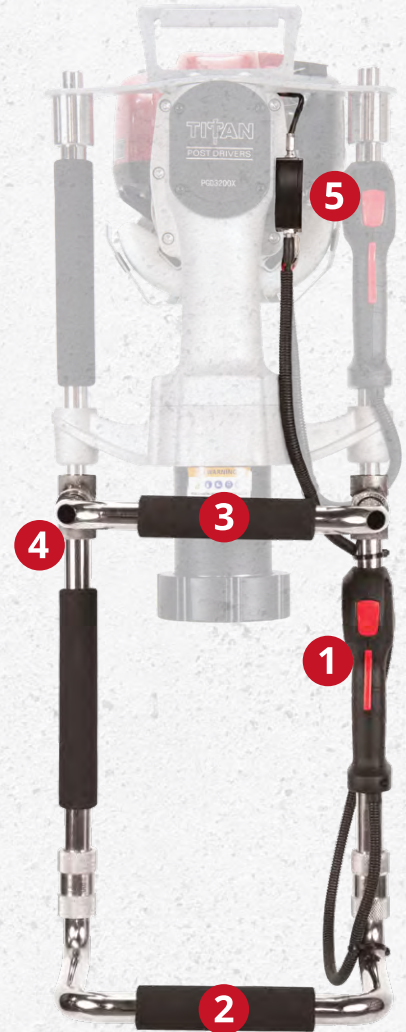

All Titan Post Drivers ship in rugged poly carry cases, include a reducer sleeve, tools, extra grease. Handle kits are purchased and shipped separately and must be installed. Image is the PGD3200X with the PGDSHKX installed.

PGD2000X ACCESSORIES	PGD2000X	850004201527	PGD2000X Gas Powered Driver w/ Honda
	PGDWRS050X	850004201558	1/2" Sleeve for PGD2000X
	PGDWRS075X	850004201565	3/4" Sleeve for PGD2000X
	PGDWRS100X	850004201541	1.0" Sleeve for PGD2000X
	PGDWBCX	850004201572	2000X Barrel Cap

PGD3200X ACCESSORIES	PGD3200X	850004201534	PGD3200X Gas Powered Driver w/ Honda
	PGDMRS050X	850004201596	1/2" Sleeve for PGD3200X
	PGDMRS075X	850004201633	3/4" Sleeve for PGD3200X
	PGDMRS100X	850004201589	1.0" Sleeve for PGD3200X
	PGDMRSTPX	850004201749	1.75" T-Post Sleeve for PGD3200X
	PGDMRS200X	850004201602	2.0" Sleeve for PGD3200X
	PGDMRS225X	850004201619	2.25" Sleeve for PGD3200X
	PGDMRS250X	850004201626	2.5" Sleeve for PGD3200X
	PGDMRDTSX	850004201756	2.5" Tent Stake Sleeve for PGD3200X
	PGDMBCX	850004201640	3200X Barrel Cap

X-SERIES KITS	PGDTHKX	850046628016	Top Handle Kit w/ Throttle
	PGDLHKX	850004201695	Upper or Lower Handle Kit
	PGDSHKX	850004201770	15" Extended Handle Kit w/ Throttle
	PGDEHKX	850004201701	30" Extended Handle Kit w/ Throttle

Additional reducing sleeves available from .5" to 2.5"

THIS MODEL FEATURES

1. 1 Throttle, on/off auto reset button
2. 2 Angle handle w/ cushioned grip
3. 3 Titan exclusive center handle
4. 4 Steel bolts w/ Nord-Lock washers
5. 5 Throttle junction box